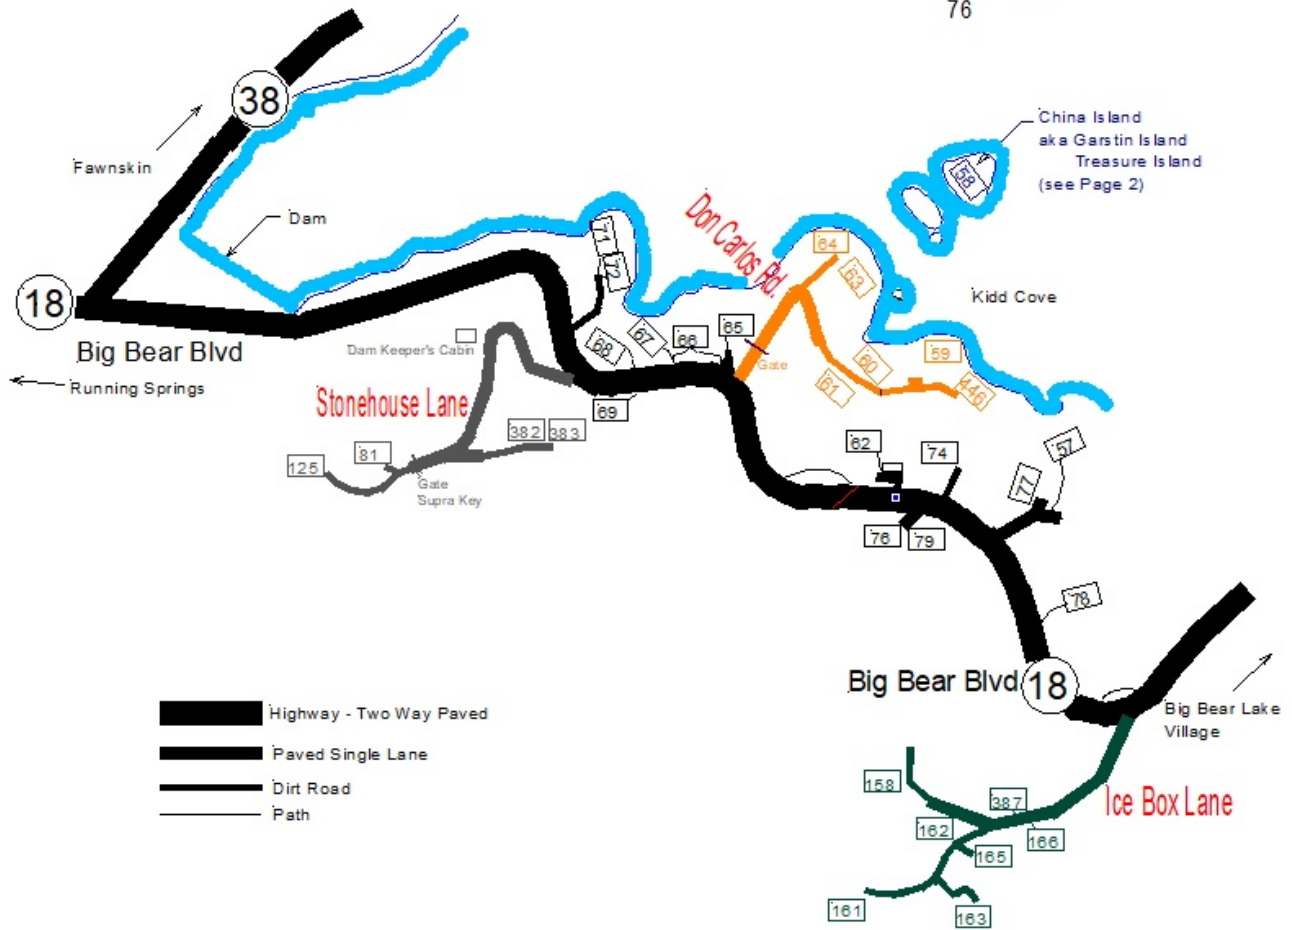

Big Bear Tract Southwest Shore

Cabins Served by this Page

57	77
58	78
59	79
60	81
61	125
62	158
63	161
64	162
65	163
66	165
67	166
69	382
71	383
72	387
74	446
76	

Big Bear Tract Southwest Shore

Cabins Served by this Page

- 1
- 2
- 3
- 4
- 5
- 6
- 7
- 8
- 9
- 10
- 11
- 12
- 13
- 14
- 15
- 16
- 17
- 18
- 19
- 20
- 21
- 22
- 23
- 25
- 26
- 27
- 28
- 29
- 30
- 32
- 33
- 34
- 35
- 36
- 37
- 38
- 39
- 41
- 43
- 44
- 45
- 46
- 47
- 48
- 51
- 52
- 53
- 54
- 55
- 56
- 58
- 73
- 75
- 83
- 84
- 85
- 176
- 580

580 Spring Road is
Garage and Parking for
58 China Island

- Highway - Two Way Paved
- Paved Single Lane
- Dirt Road
- Path