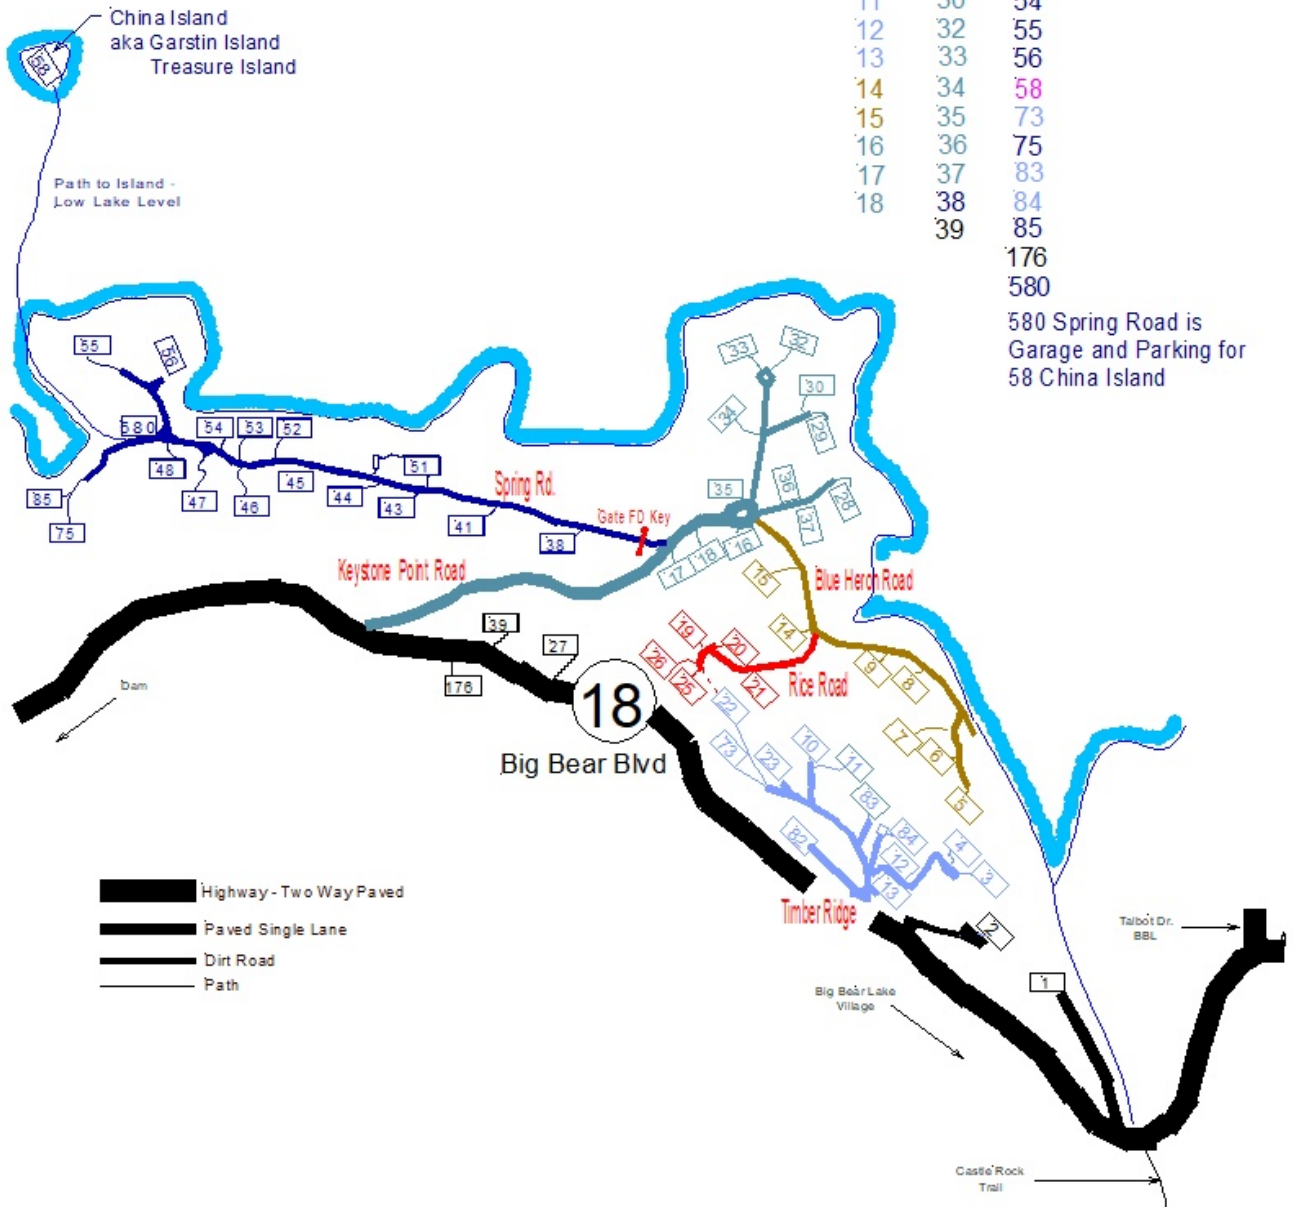

Big Bear Tract Southwest Shore

Cabins Served by this Page

57	77
58	78
59	79
60	81
61	125
62	158
63	161
64	162
65	163
66	165
67	166
69	382
71	383
72	387
74	446
76	

Big Bear Tract Southwest Shore

Cabins Served by this Page

- 1
- 2
- 3
- 4
- 5
- 6
- 7
- 8
- 9
- 10
- 11
- 12
- 13
- 14
- 15
- 16
- 17
- 18
- 19
- 20
- 21
- 22
- 23
- 25
- 26
- 27
- 28
- 29
- 30
- 32
- 33
- 34
- 35
- 36
- 37
- 38
- 39
- 41
- 43
- 44
- 45
- 46
- 47
- 48
- 51
- 52
- 53
- 54
- 55
- 56
- 58
- 73
- 75
- 83
- 84
- 85
- 176
- 580

580 Spring Road is
Garage and Parking for
58 China Island

- Highway - Two Way Paved
- Paved Single Lane
- Dirt Road
- Path